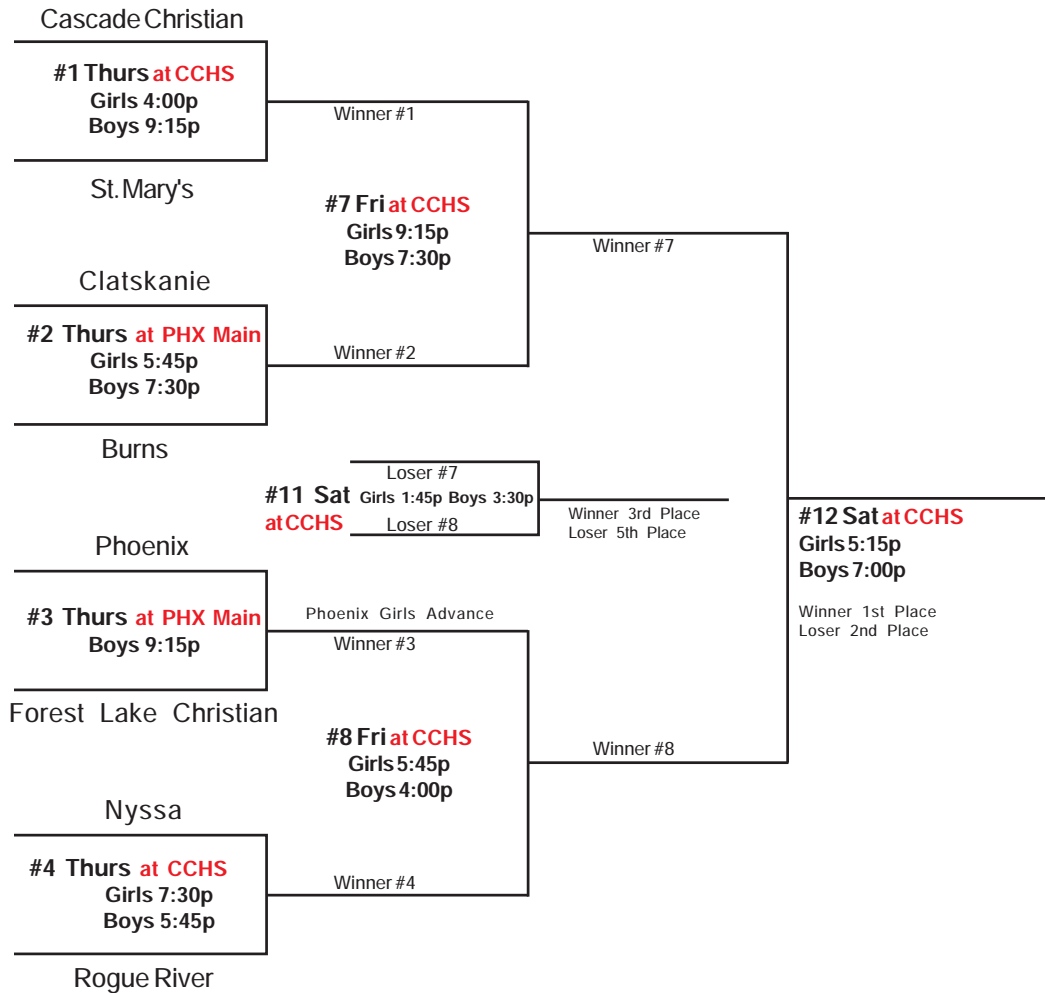

Wells Fargo Advisors

Christmas Classic

Dec. 17-19, 2009

"Unlimited Division" Championship Bracket

(All championship bracket games held at CCHS, unless otherwise noted)

Teams on the bottom of each bracket will wear light colored uniforms

"Unlimited Division" Consolation Bracket

(All consolation bracket games held at Phoenix High School, unless otherwise noted)

Wells Fargo Advisors Christmas Classic Dec. 17-19, 2009

"Varsity Division" Round Robin Format