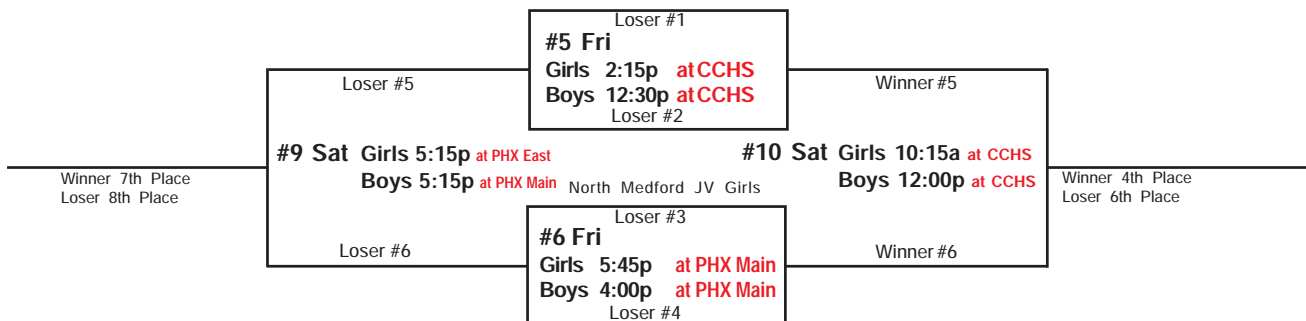

Wells Fargo Advisors

Christmas Classic

Dec. 17-19, 2009

"Unlimited Division" Championship Bracket

(All championship bracket games held at CCHS, unless otherwise noted)

Teams on the bottom of each bracket will wear light colored uniforms

"Unlimited Division" Consolation Bracket

(All consolation bracket games held at Phoenix High School, unless otherwise noted)

Wells Fargo Advisors Christmas Classic Dec. 17-19, 2009

"Varsity Division" Round Robin Format